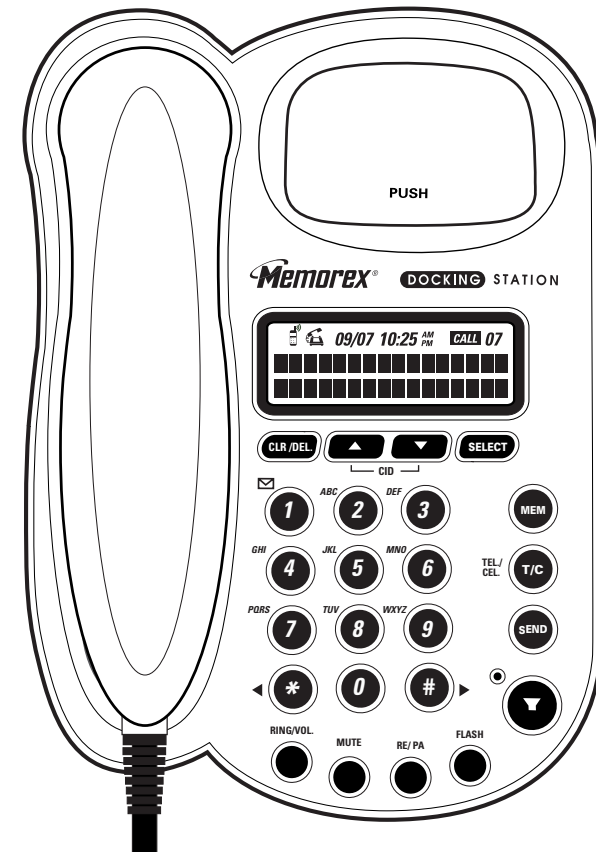

## MCD200DS

Switching between landline and cellular service has never been easier. Simply place your cell phone in the docking station and it automatically switches to cellular service. Push the TEL/CEL button and you can talk on either line using your desktop phone. With a wide range of adapters, it can work with most leading manufacturer's cellular phones and most cellular services.

Eliminates the need for a traditional landline | Allows true hands-free cellular calls via speakerphone | 3-line dot matrix LCD display on base | Recharges cellular phone while docked | Dual keypad |

**memcorp** INC. a **hopper** company

# communications MCD200DS

Corded Desktop Phone system  
with Cellular Phone Docking Station

Model	MCD200DS
Mem. Dialing	9 number mem.
Redial/Pause/Flash	•
Pulse/Tone Dialing	•
Hearing Aid compatible	•
Volume control	3-level
Ringer Volume control	Low/med/hi
Ringer Tone select	3-ringer tone
LCD Backlit Display system	3-line display
Time/Date setting	•
Call Waiting	CID Type II
CID Memory	30
Speaker Phone	•
Tone/Pulse SW	•
Spkr Volume/ Ringer Control	electric
LED	Speaker
Desktop base unit	•

\*Caller ID feature supports landline.  
Base unit displays incoming landline calls only.

Packaging: Full color giftbox  
Master Pack : 4 units  
Master Pack Weight:  
Master Pack Dimensions:  
Cube:  
UPC Code:  
Giftbox Dimensions:  
40' Load Container: